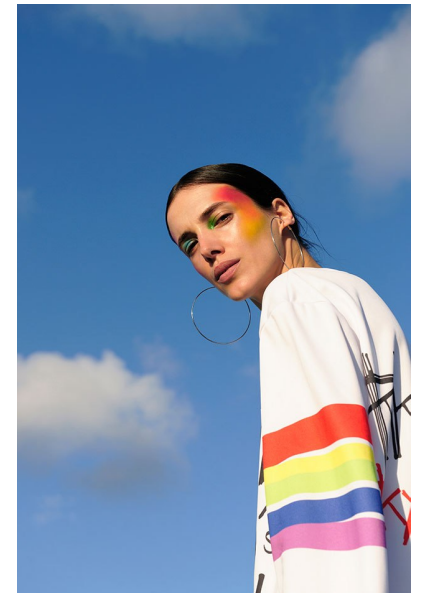

Coralie

Height 176cm/5'9.5" Bust 85cm/33.5" Waist 60cm/23.5" Hips 88cm/34.5"
Dress 36 EU/6 US/8 UK Shoe 39 EU/8 US/6 UK Hair Brown Eyes Hazel
Age 33

POP.

Avenue d'Ouchy 66, 1006 Lausanne
pop@peopleofpublicity.com