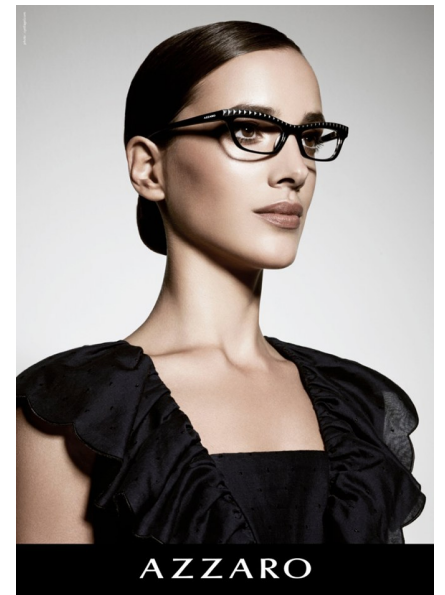

Coralie

Height 176cm/5'9.5" Bust 85cm/33.5" Waist 60cm/23.5" Hips 88cm/34.5"
Dress 36 EU/6 US/8 UK Shoe 39 EU/8 US/6 UK Hair Brown Eyes Hazel
Age 33

POP.

Avenue d'Ouchy 66, 1006 Lausanne
pop@peopleofpublicity.com