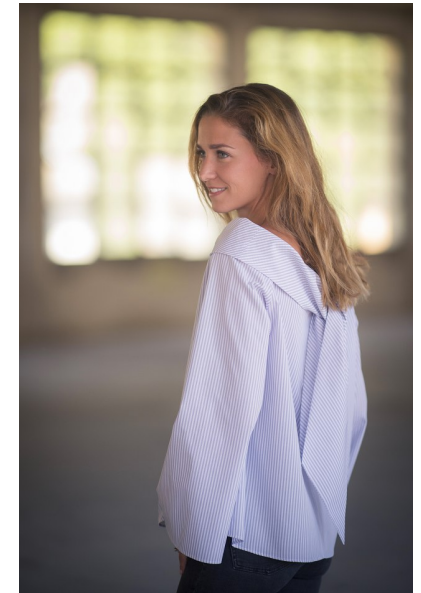

Aline

Height 166cm/5'5.5" Shoe 38 EU/7 US/5 UK Hair Light Brown
Eyes Blue/Green Age 32

POP.

Avenue d'Ouchy 66, 1006 Lausanne
pop@peopleofpublicity.com