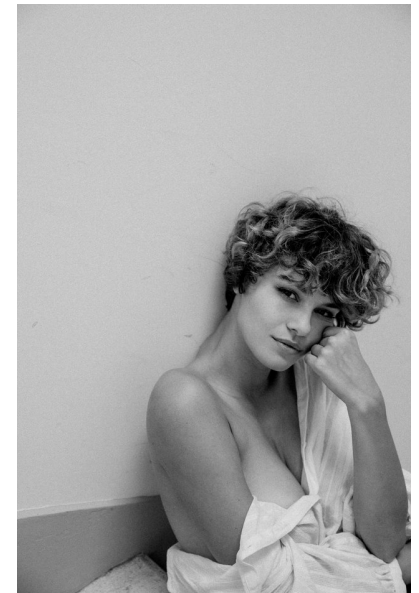

Maya

Height 175cm/5'9" Bust 90cm/35.5" D Dress 38 EU/8 US/10 UK Shoe 39
EU/8 US/6 UK Hair Light Brown Eyes Brown Age 22

POP.

Avenue d'Ouchy 66, 1006 Lausanne
pop@peopleofpublicity.com