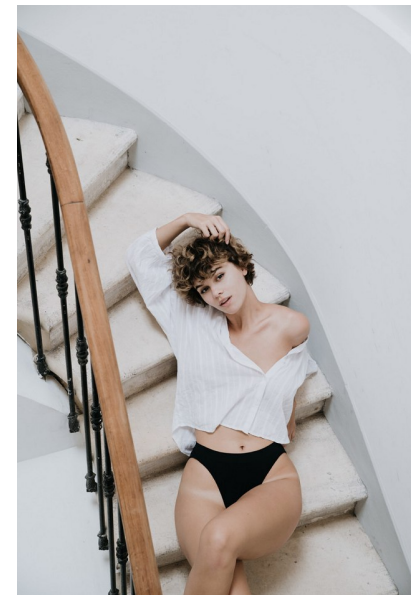

Maya

Height 175cm/5'9" Bust 90cm/35.5" D Dress 38 EU/8 US/10 UK Shoe 39
EU/8 US/6 UK Hair Light Brown Eyes Brown Age 22

POP.

Avenue d'Ouchy 66, 1006 Lausanne
pop@peopleofpublicity.com