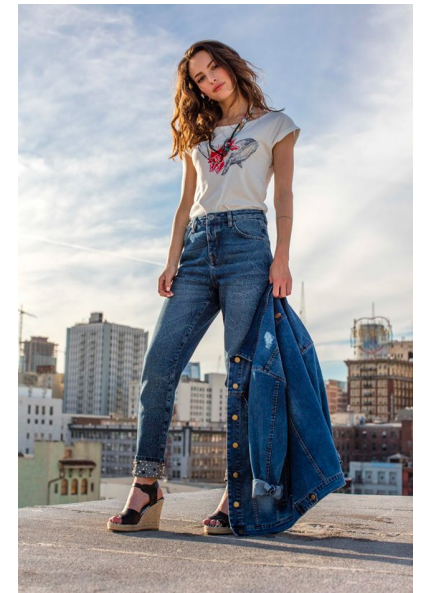

Lea

Height 170cm/5'7" Bust 85cm/33.5" Dress 34 EU/4 US/6 UK Shoe 38 EU/7  
US/5 UK Hair Brown Eyes Brown Age 23

**POP.**

Avenue d'Ouchy 66, 1006 Lausanne  
[pop@peopleofpublicity.com](mailto:pop@peopleofpublicity.com)